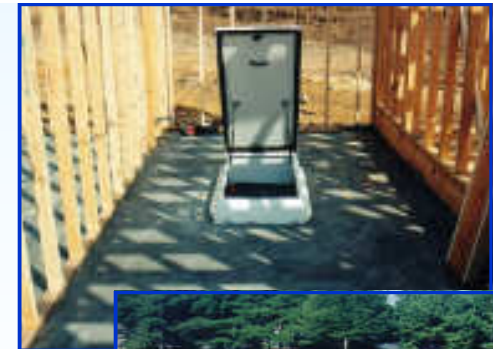

SHELTERPLUS

Affordable Storm Protection

- ◆ ShelterPlus designs meet and exceed FEMA guidelines.
- ◆ ShelterPlus Shelters are waterproof and will not rot.

**ShelterPlus
Fits Right In
ANYWHERE!**

ESTEEM

GREENSAFE

ShelterPlus

PEACE OF MIND

It's what
you want
for your
family.

Esteem above
Greensafe
right: Has
molded seating
for 12 persons

AFFORDABLE PROTECTION
Financing Available !
Visa / Mastercard accepted

- Vents , Handrail, Carpeting
- Battery powered lights
- White bright gel coat interior
- Strong fiberglass construction
- Sealed, watertight, NO Rot