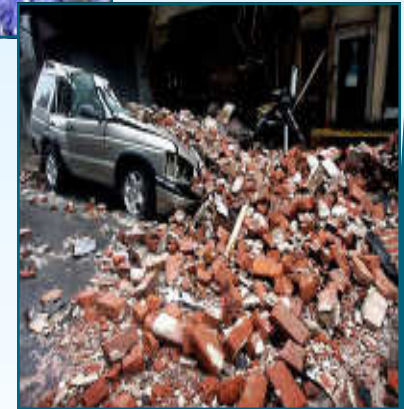

Best protection is to be underground

ShelterPlus
P.O. Box: 210035
Montgomery, AL 36121
sales@shelterplus.com
www.ShelterPlus.com

They come
like
thieves

in the
night

taking
a
little

or,
a
LOT

ShelterPlus
Affordable Storm Protection

A Familiar Story...
**A TRAIL OF
DEATH AND
DESTRUCTION
THROUGH
TUSCALOOSA, AI**

Don't wait until it's too late

Don't be caught by surprise

BE PREPARED!!

Pick up the phone and call NOW!

Contact your local dealer at: